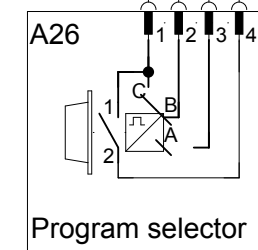

A10

CPU
(Central Processing Unit)

DLCU
(Door Lock Control Unit)

Door out	1	2
Lock	-	+
Unlock	+	-

432340261

Date	01/20/10
User	LY9ELCAD
Format	A4

Electrolux Laundry Systems
SE-341 80 LJUNGBY SWEDEN

Electric Documentation

Principle schematic

43232005014

A10

CPU

(Central Processing Unit)

432 34 02 90-00

Power bus (P-bus)		Data bus (D-bus)	
N interlock	1	Data	1
L interlock	2	CLK	2
N	3	GND	3
L	4	+9VDC	4

Type of I/O card	1
Address	1
Function I/O:s	D