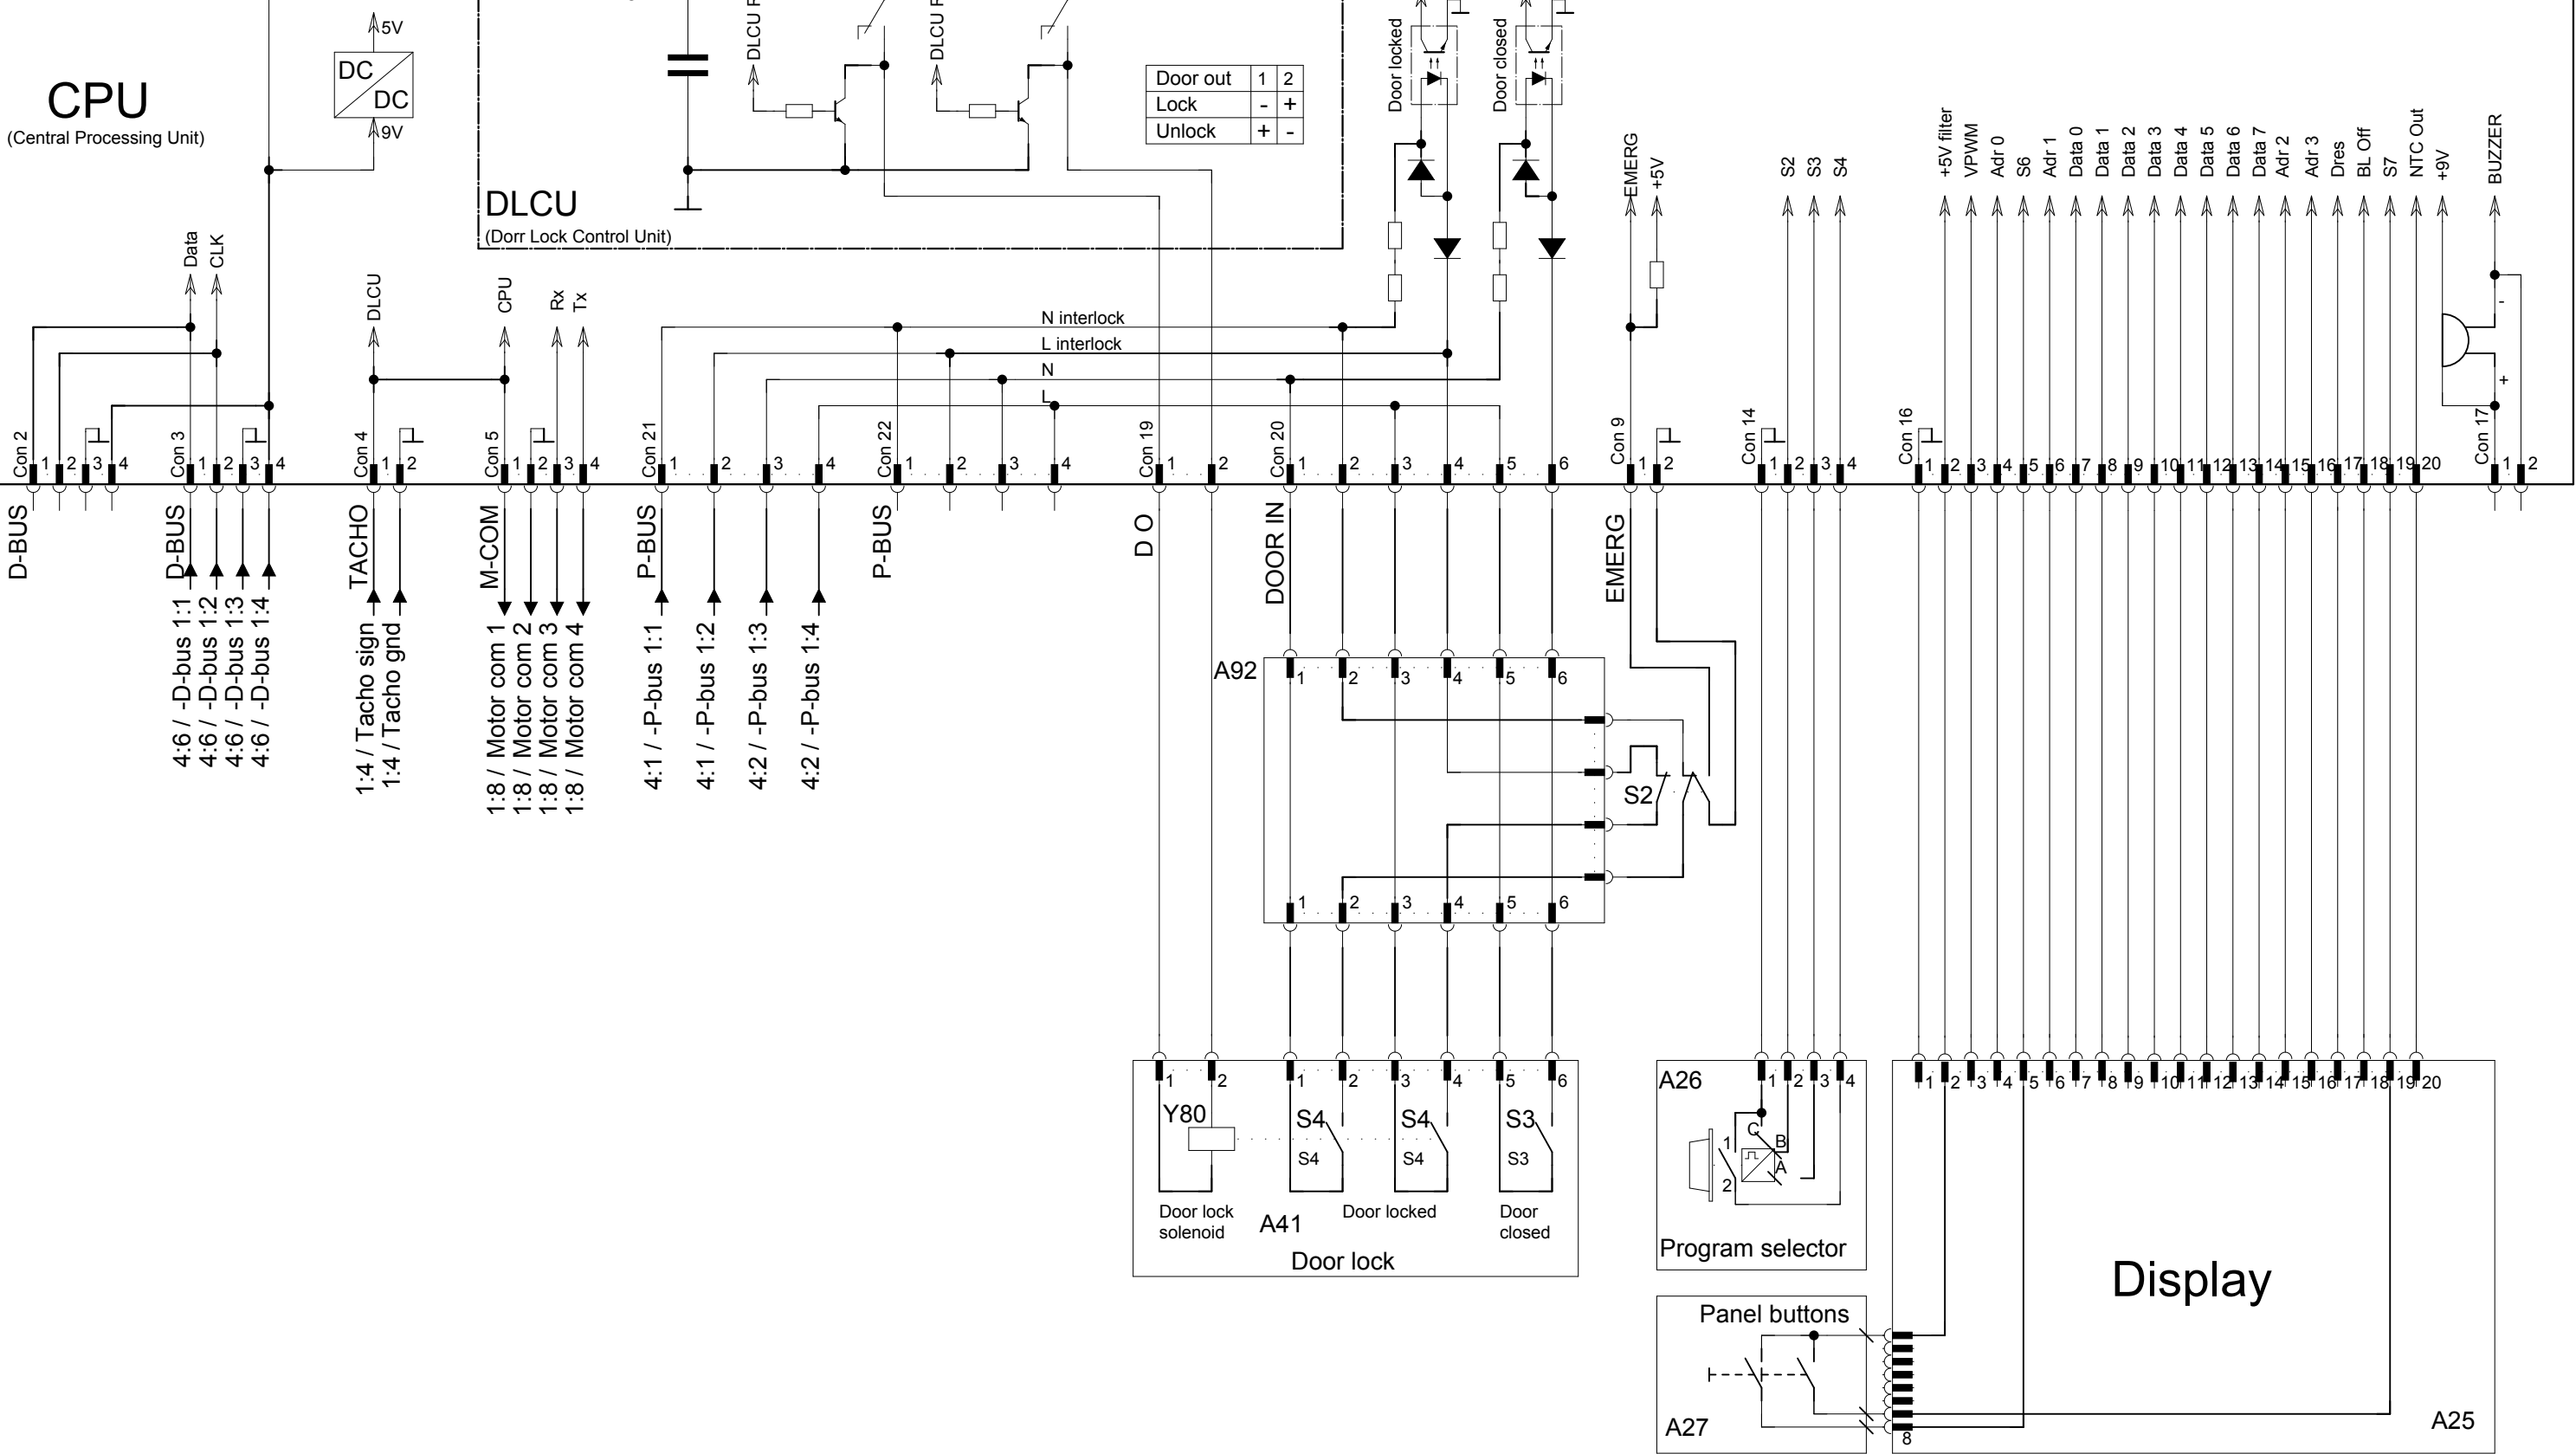

A10

CPU
(Central Processing Unit)

DLCU
(Door Lock Control Unit)

Door out	1	2
Lock	-	+
Unlock	+	-

432340261

Date	01/20/10
User	LY9ELCAD
Format	A4

Electrolux Laundry Systems
SE-341 80 LJUNGBY SWEDEN

Electric Documentation

Principle schematic

43232005014

A10

CPU

(Central Processing Unit)

432 34 02 90-00

Power bus (P-bus)		Data bus (D-bus)	
N interlock	1	Data	1
L interlock	2	CLK	2
N	3	GND	3
L	4	+9VDC	4

Type of I/O card	1
Address	1
Function I/O:s	D