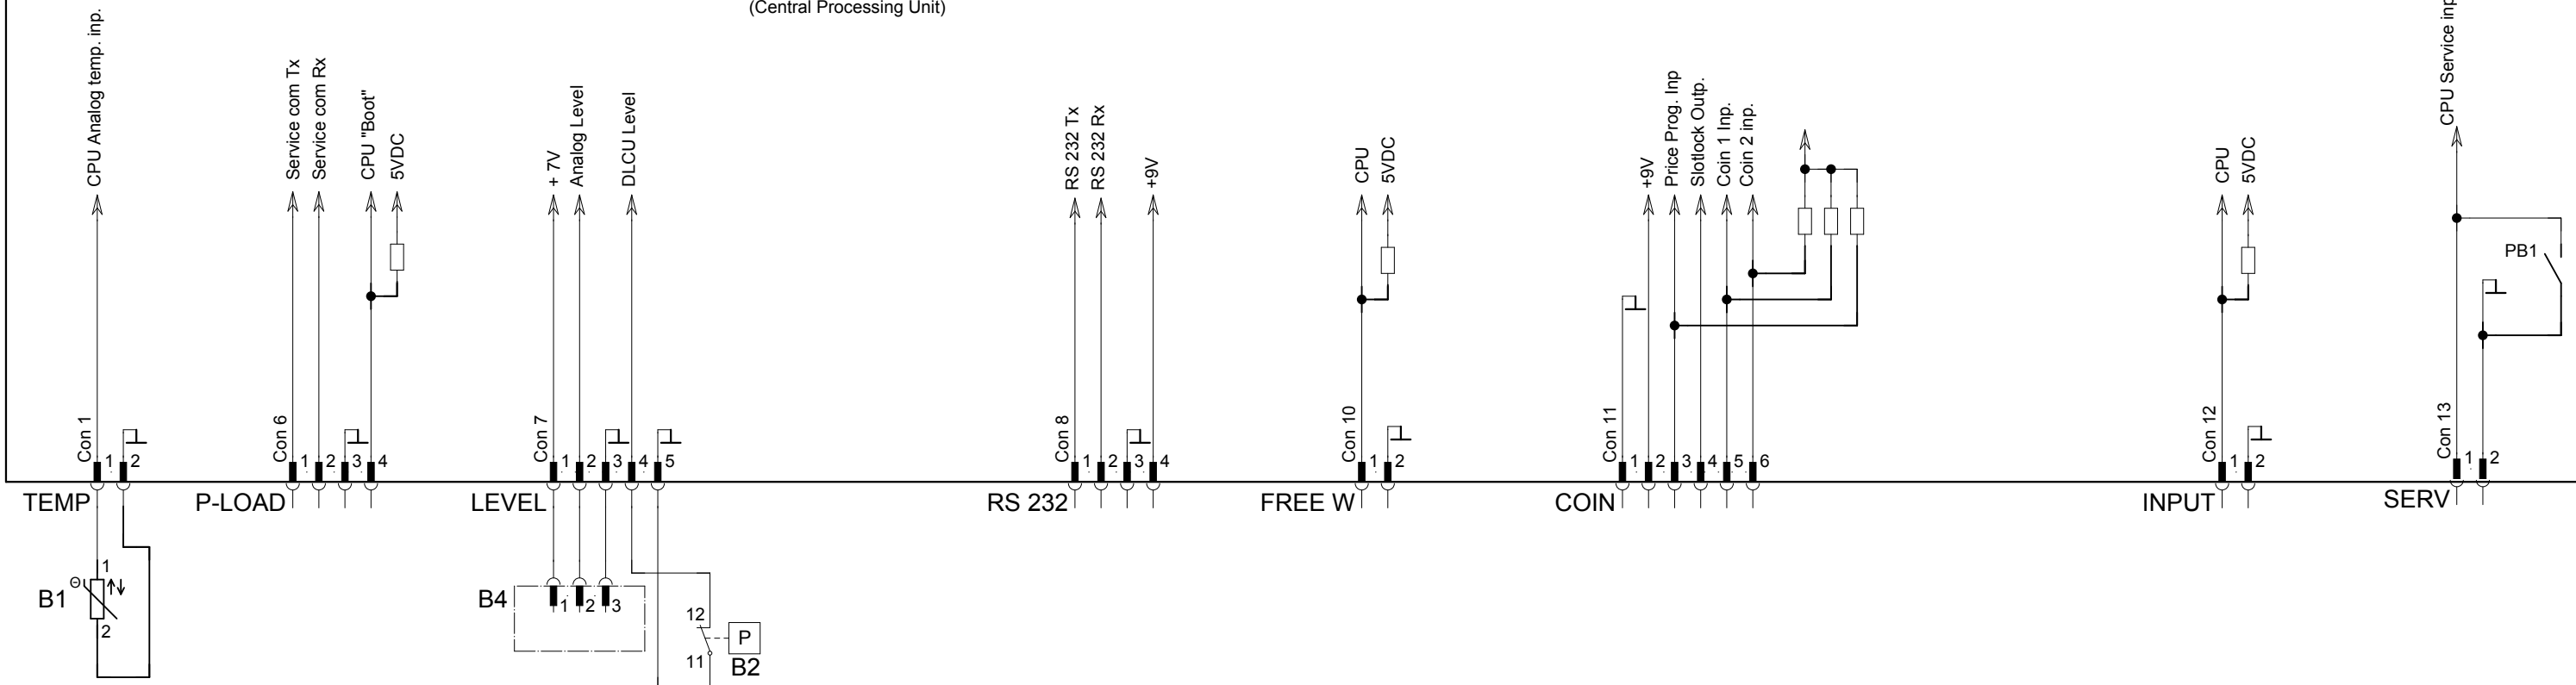

A10

CPU
(Central Processing Unit)

DLCU
(Door Lock Control Unit)

Door out	1	2
Lock	-	+
Unlock	+	-

432340261

Date	01/20/10
User	LY9ELCAD
Format	A4

Electrolux Laundry Systems
SE-341 80 LJUNGBY SWEDEN

Electric Documentation

Principle schematic

43232005014

A10

CPU

(Central Processing Unit)

432 34 02 90-00

Power bus (P-bus)		Data bus (D-bus)	
N interlock	1	Data	1
L interlock	2	CLK	2
N	3	GND	3
L	4	+9VDC	4

Type of I/O card	1
Address	1
Function I/O:s	D