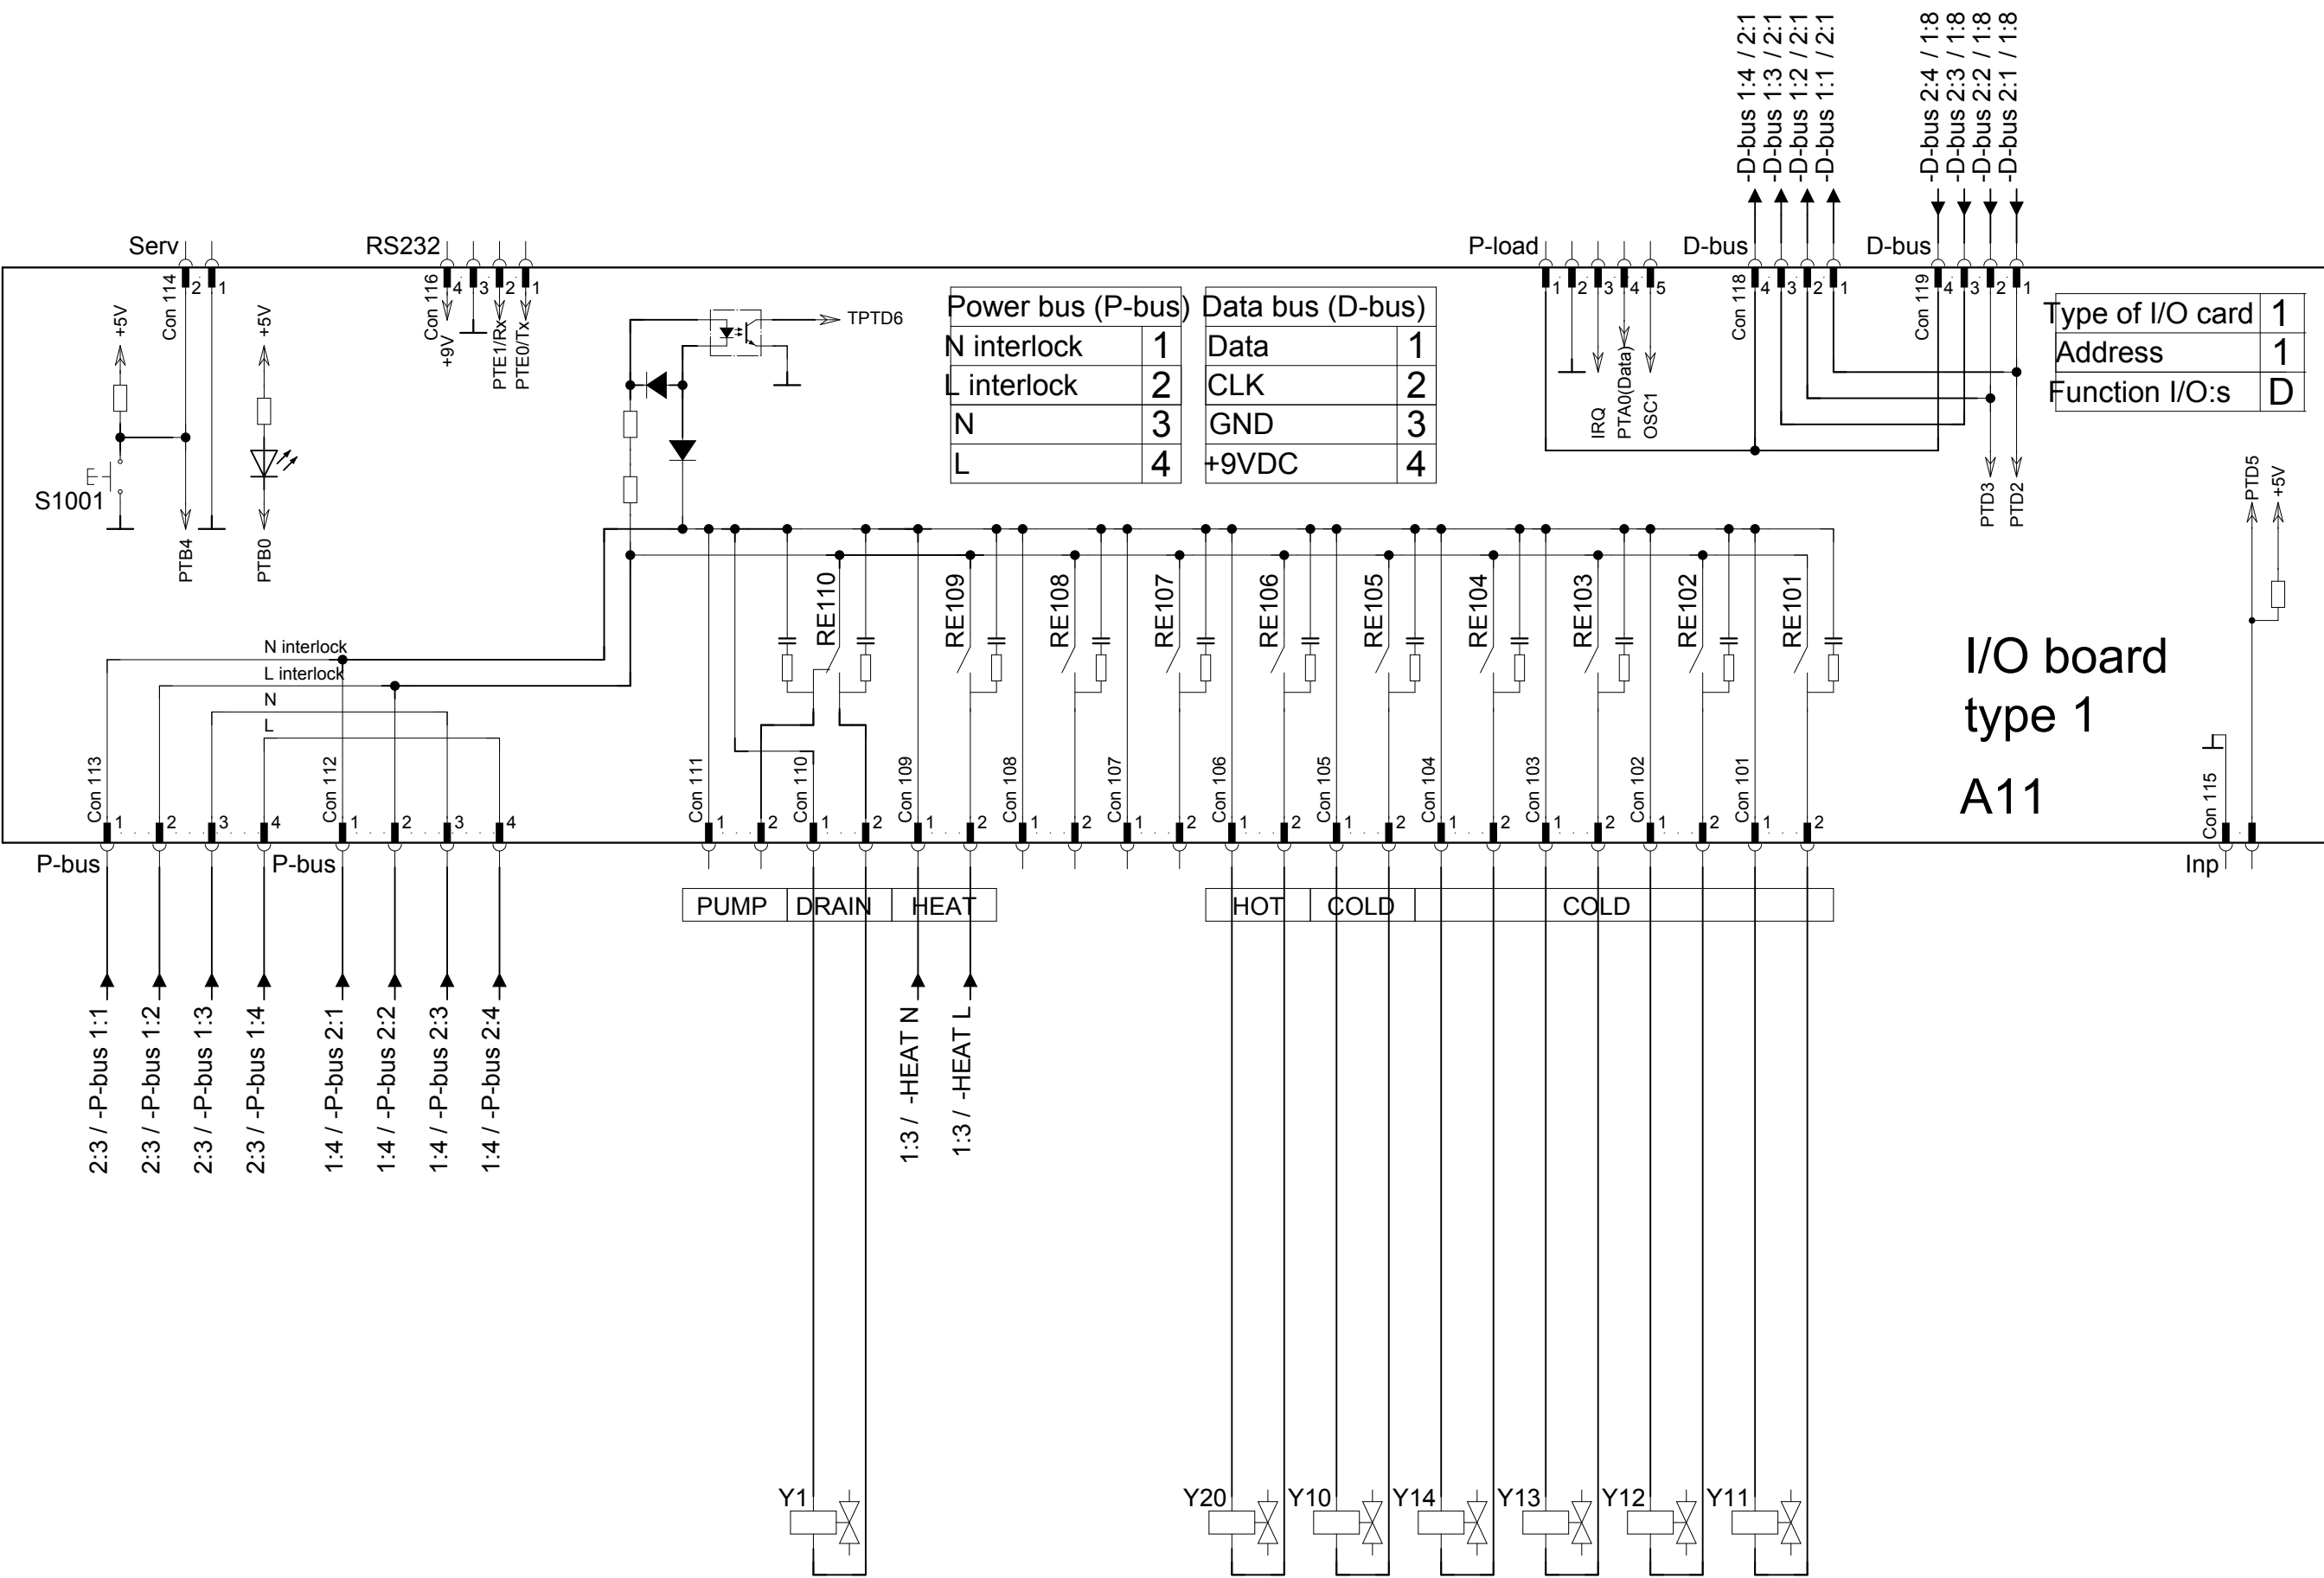

A10

CPU
(Central Processing Unit)

DLCU
(Door Lock Control Unit)

Door out	1	2
Lock	-	+
Unlock	+	-

432340261

Date	01/20/10
User	LY9ELCAD
Format	A4

Electrolux Laundry Systems
SE-341 80 LJUNGBY SWEDEN

Electric Documentation

Principle schematic

43232005014

A10

CPU

(Central Processing Unit)

432 34 02 90-00

Power bus (P-bus)		Data bus (D-bus)	
N interlock	1	Data	1
L interlock	2	CLK	2
N	3	GND	3
L	4	+9VDC	4

Type of I/O card	1
Address	1
Function I/O:s	D

I/O board
type 1
A11

432340355

432340951