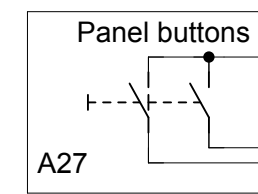

432340261

Date	01/20/10
User	LY9ELCAD
Format	A4

Electrolux Laundry Systems
SE-341 80 LJUNGBY SWEDEN

Electric Documentation

Principle schematic

43232005014