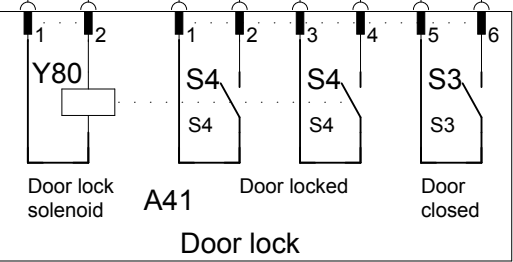

A10

CPU
(Central Processing Unit)

DLCU
(Door Lock Control Unit)

Door out	1	2
Lock	-	+
Unlock	+	-

432340261

Date	01/20/10
User	LY9ELCAD
Format	A4

Electrolux Laundry Systems
SE-341 80 LJUNGBY SWEDEN

Electric Documentation

Principle schematic

43232005014

A10

CPU

(Central Processing Unit)

432 34 02 90-00

Power bus (P-bus)		Data bus (D-bus)	
N interlock	1	Data	1
L interlock	2	CLK	2
N	3	GND	3
L	4	+9VDC	4

Type of I/O card	1
Address	1
Function I/O:s	D