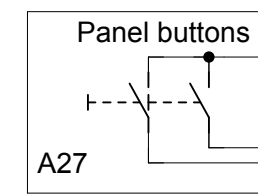

A10

CPU
(Central Processing Unit)

DLCU
(Door Lock Control Unit)

Door out	1	2
Lock	-	+
Unlock	+	-

432340261

A10

CPU

(Central Processing Unit)

432 34 02 90-00

Power bus (P-bus)		Data bus (D-bus)	
N interlock	1	Data	1
L interlock	2	CLK	2
N	3	GND	3
L	4	+9VDC	4

Type of I/O card	1
Address	1
Function I/O:s	D

I/O board
type 1
A11

432340355

432340952

22E