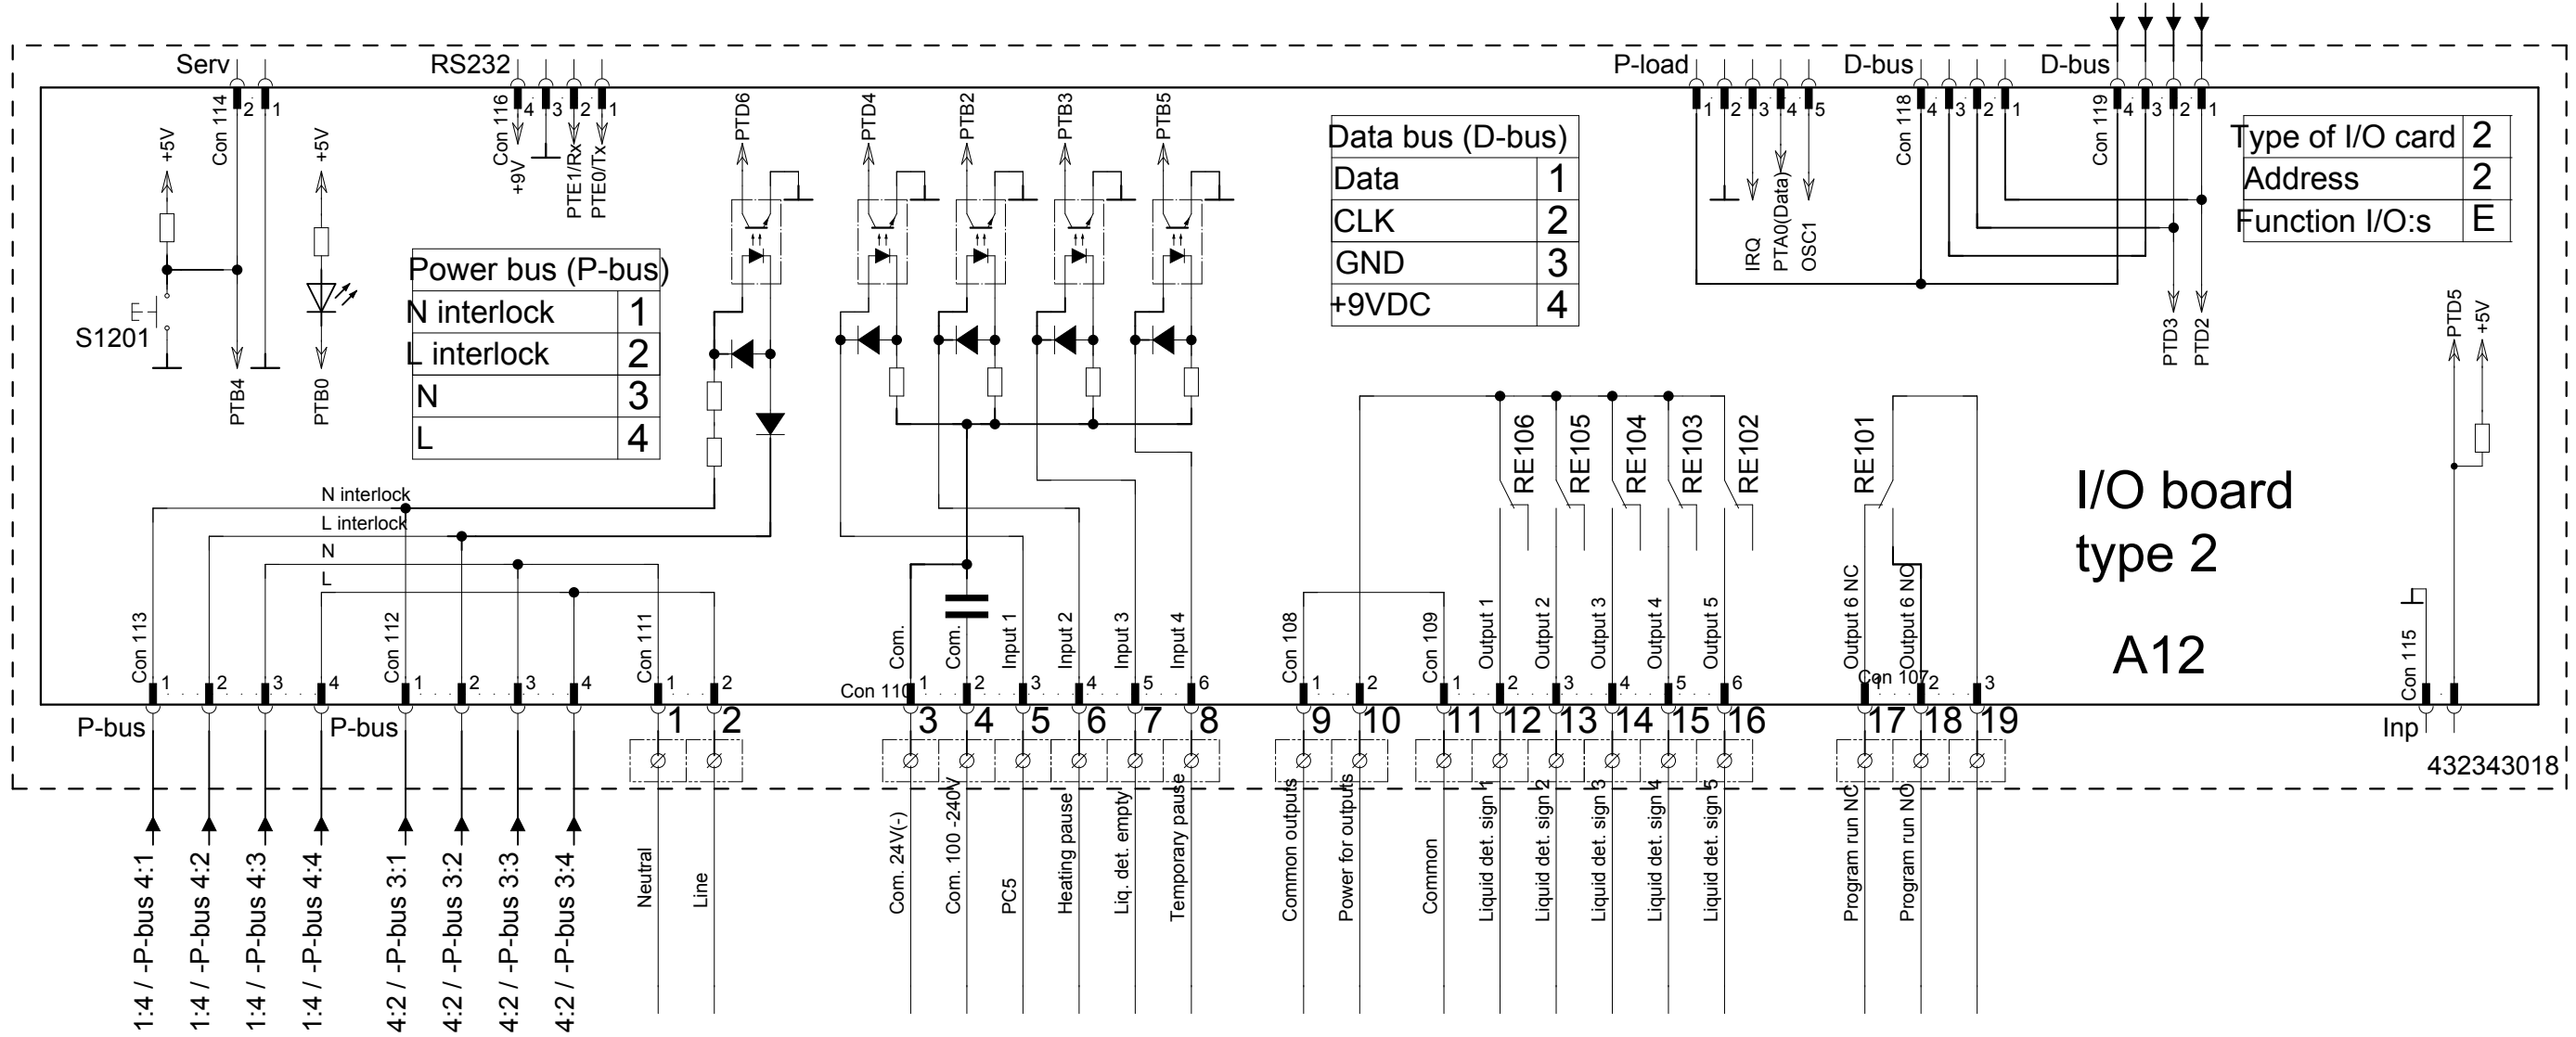

A10

CPU
(Central Processing Unit)

DLCU
(Door Lock Control Unit)

Door out	1	2
Lock	-	+
Unlock	+	-

432340261

A10

CPU

(Central Processing Unit)

432 34 02 90-00

Power bus (P-bus)		Data bus (D-bus)	
N interlock	1	Data	1
L interlock	2	CLK	2
N	3	GND	3
L	4	+9VDC	4

Type of I/O card	1
Address	1
Function I/O:s	D

I/O board
type 1
A11

432340355

432340952

22E

1	2	3	4	5	6	7	8	9	10	11	12	13	14	15	16	17	18	19
---	---	---	---	---	---	---	---	---	----	----	----	----	----	----	----	----	----	----