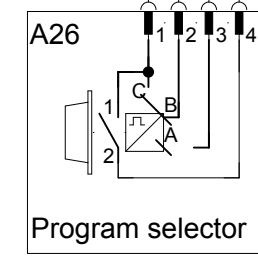

A10

CPU
(Central Processing Unit)

DLCU
(Door Lock Control Unit)

Door out	1	2
Lock	-	+
Unlock	+	-

432340261

A10

CPU

(Central Processing Unit)

432 34 02 90-00

Power bus (P-bus)		Data bus (D-bus)	
N interlock	1	Data	1
L interlock	2	CLK	2
N	3	GND	3
L	4	+9VDC	4

Type of I/O card	1
Address	1
Function I/O:s	D

I/O board
type 1
A11

432340355

432340952

22E