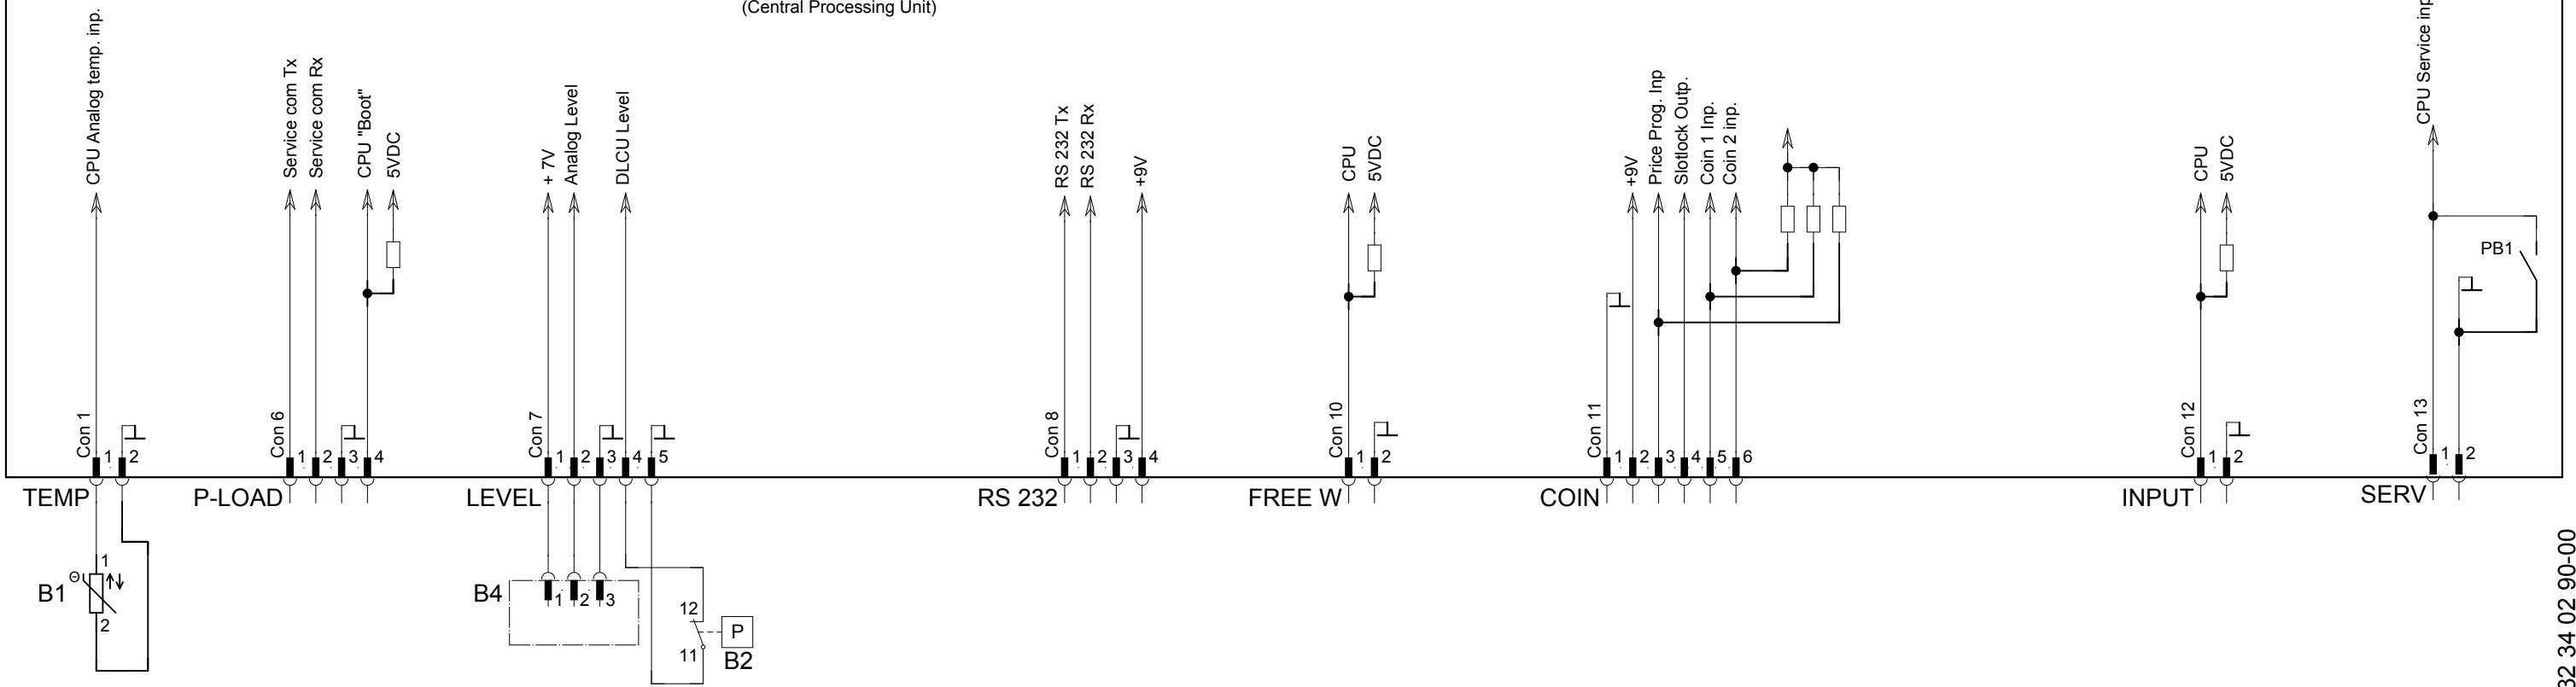

A10

CPU
(Central Processing Unit)

DLCU
(Door Lock Control Unit)

Door out	1	2
Lock	-	+
Unlock	+	-

432340261

A10

CPU

(Central Processing Unit)

432 34 02 90-00

Power bus (P-bus)		Data bus (D-bus)	
N interlock	1	Data	1
L interlock	2	CLK	2
N	3	GND	3
L	4	+9VDC	4

Type of I/O card	1
Address	1
Function I/O:s	D

I/O board
type 1
A11

432340355

432340952

22E