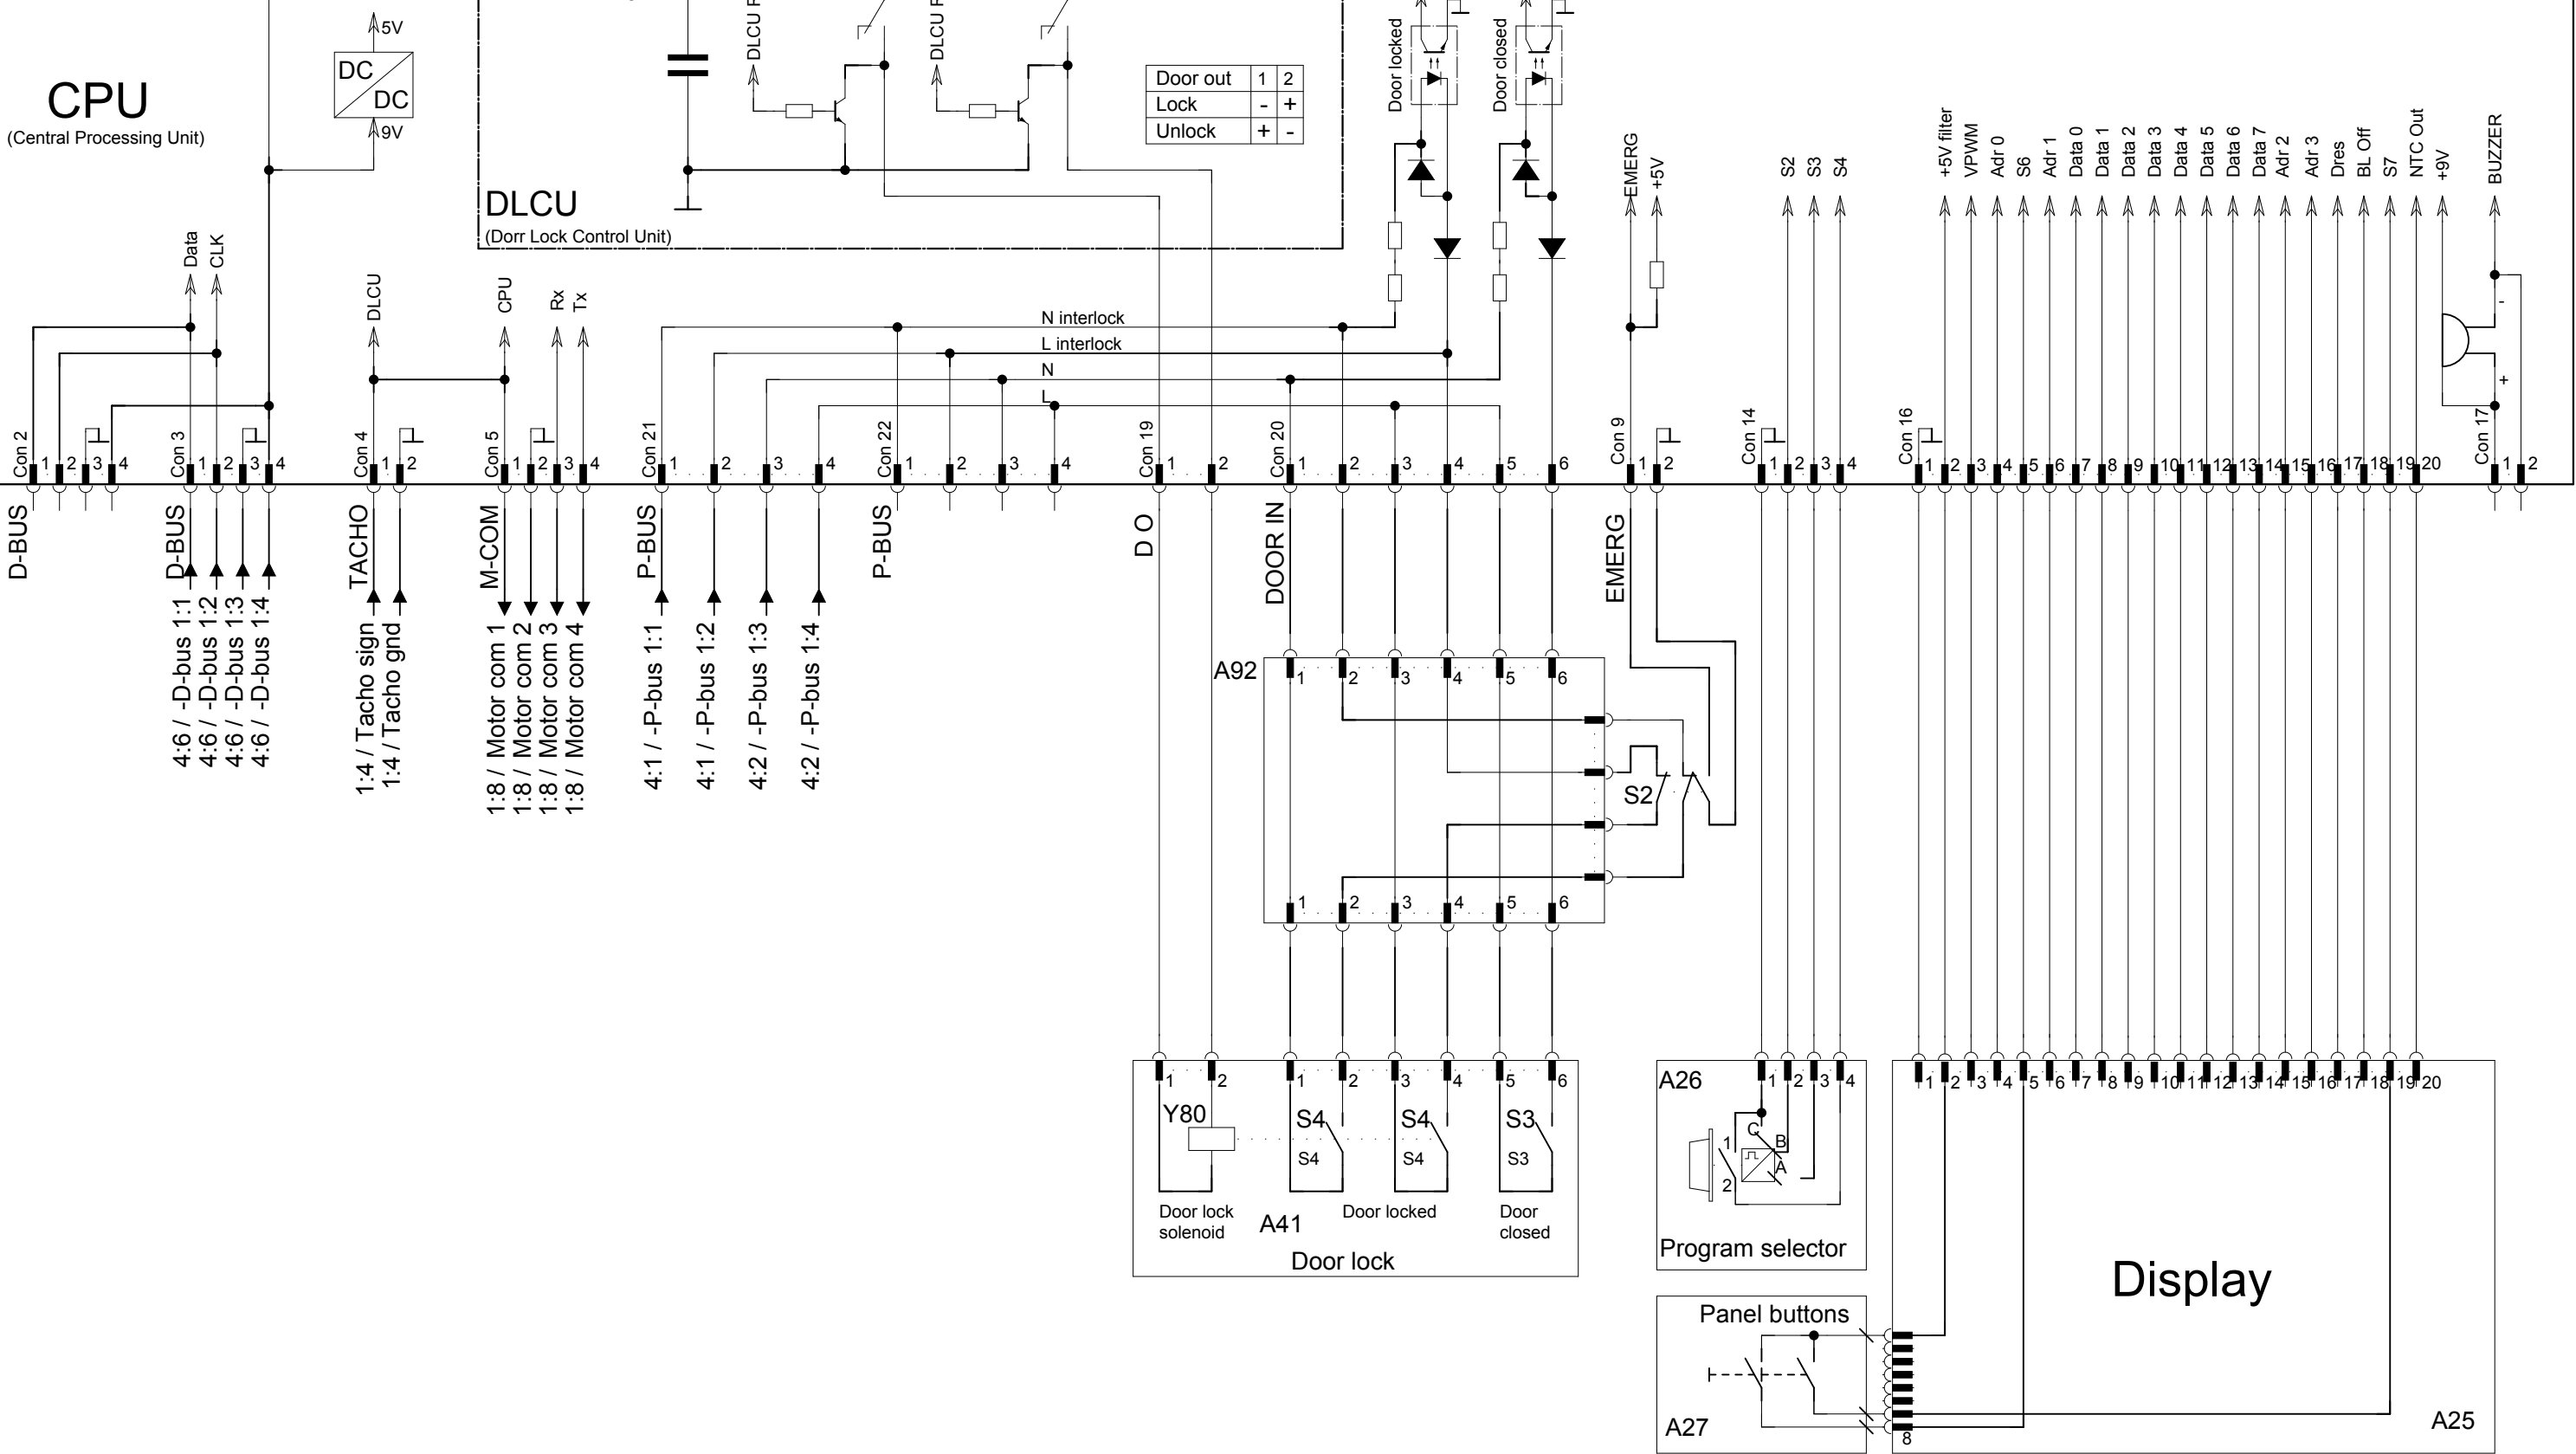

A10

CPU
(Central Processing Unit)

DLCU
(Door Lock Control Unit)

Door out	1	2
Lock	-	+
Unlock	+	-

432340261

A10

CPU

(Central Processing Unit)

432 34 02 90-00

Power bus (P-bus)		Data bus (D-bus)	
N interlock	1	Data	1
L interlock	2	CLK	2
N	3	GND	3
L	4	+9VDC	4

Type of I/O card	1
Address	1
Function I/O:s	D

I/O board
type 1
A11

432340355

432340952

22E