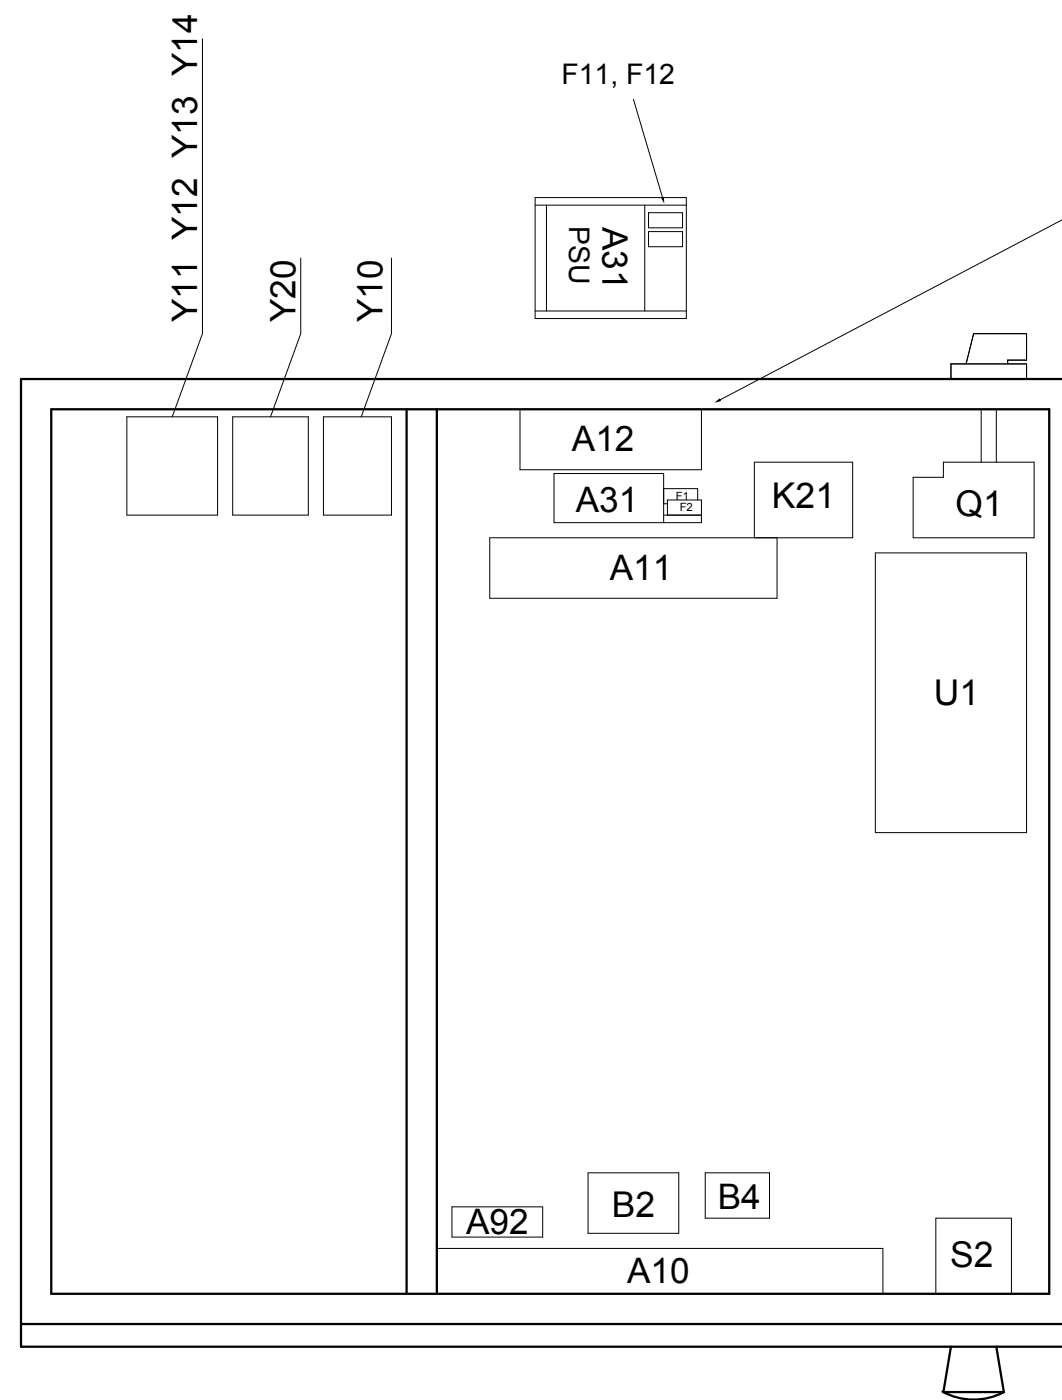

A10

CPU
(Central Processing Unit)

DLCU
(Door Lock Control Unit)

Door out	1	2
Lock	-	+
Unlock	+	-

432340261

A10

CPU

(Central Processing Unit)

432 34 02 90-00

Power bus (P-bus)		Data bus (D-bus)	
N interlock	1	Data	1
L interlock	2	CLK	2
N	3	GND	3
L	4	+9VDC	4

Type of I/O card	1
Address	1
Function I/O:s	D

I/O board
type 1
A11

432340355

432340952

22E

1	2	3	4	5	6	7	8	9	10	11	12	13	14	15	16	17	18	19
---	---	---	---	---	---	---	---	---	----	----	----	----	----	----	----	----	----	----