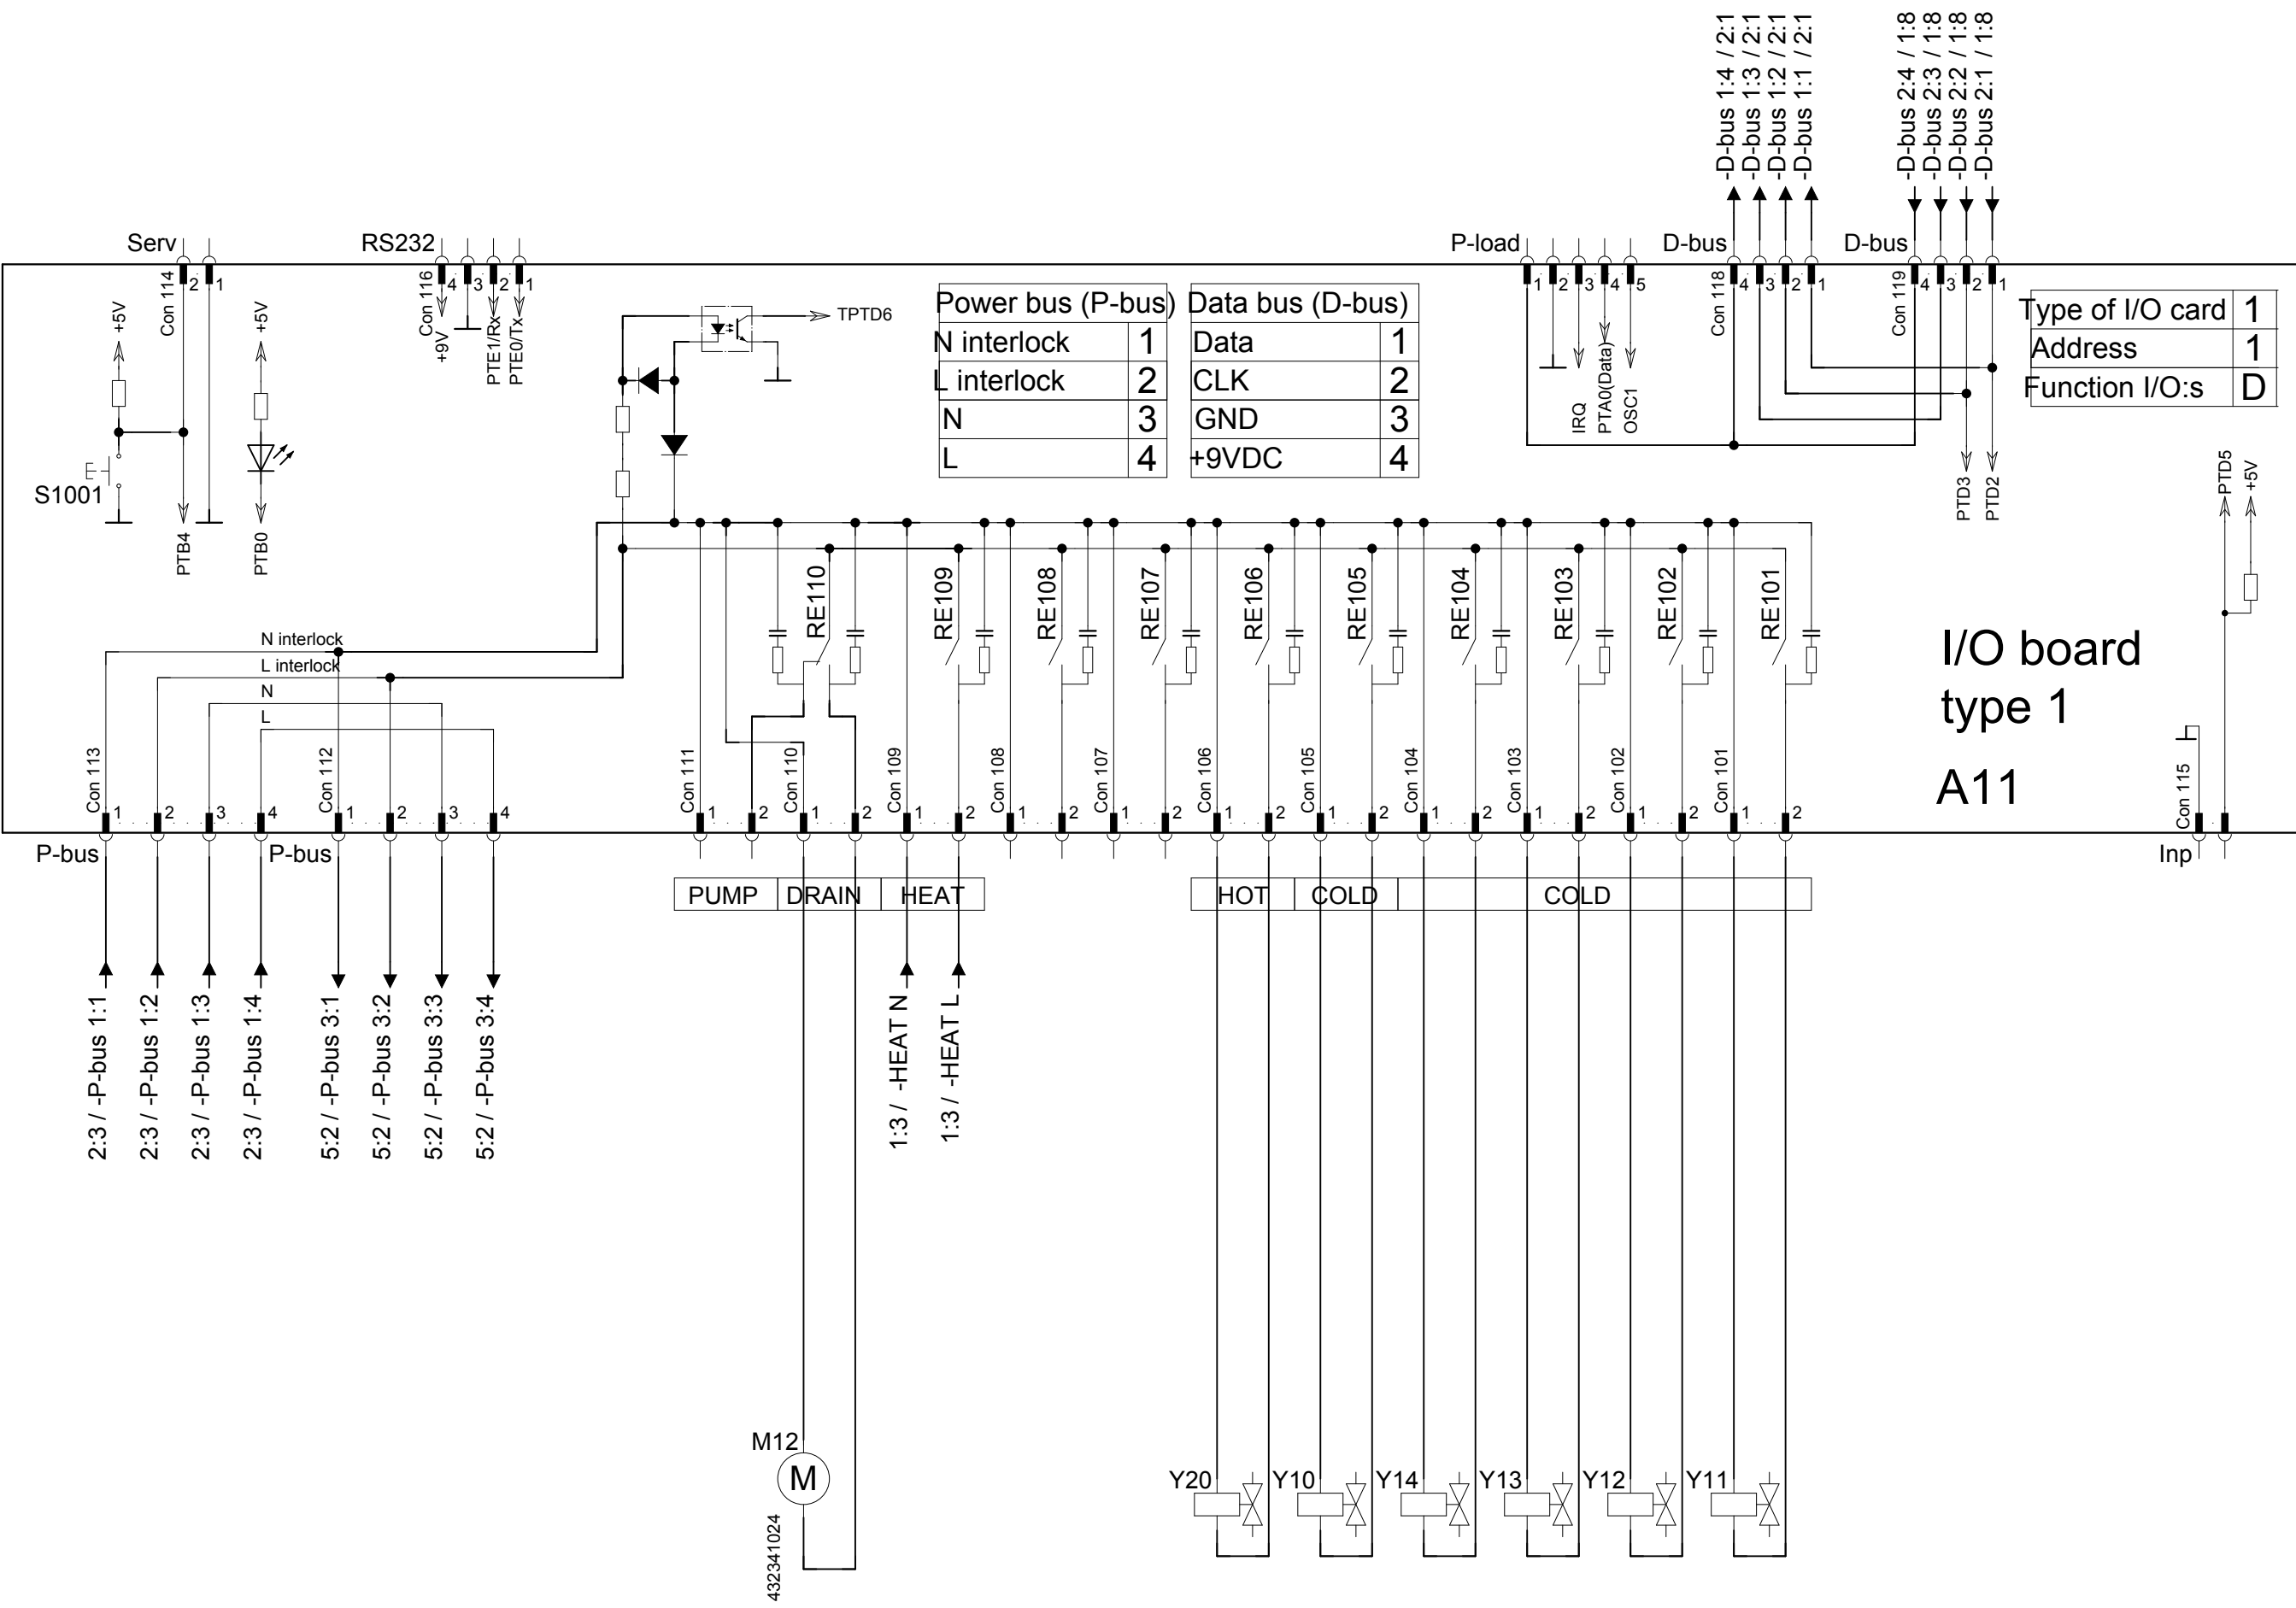

A10

CPU
(Central Processing Unit)

DLCU
(Door Lock Control Unit)

Door out	1	2
Lock	-	+
Unlock	+	-

432340261

A10

CPU

(Central Processing Unit)

432 34 02 90-00

Power bus (P-bus)		Data bus (D-bus)	
N interlock	1	Data	1
L interlock	2	CLK	2
N	3	GND	3
L	4	+9VDC	4

Type of I/O card	1
Address	1
Function I/O:s	D

I/O board
type 1
A11

432340355

432340952

22E

1	2	3	4	5	6	7	8	9	10	11	12	13	14	15	16	17	18	19
---	---	---	---	---	---	---	---	---	----	----	----	----	----	----	----	----	----	----