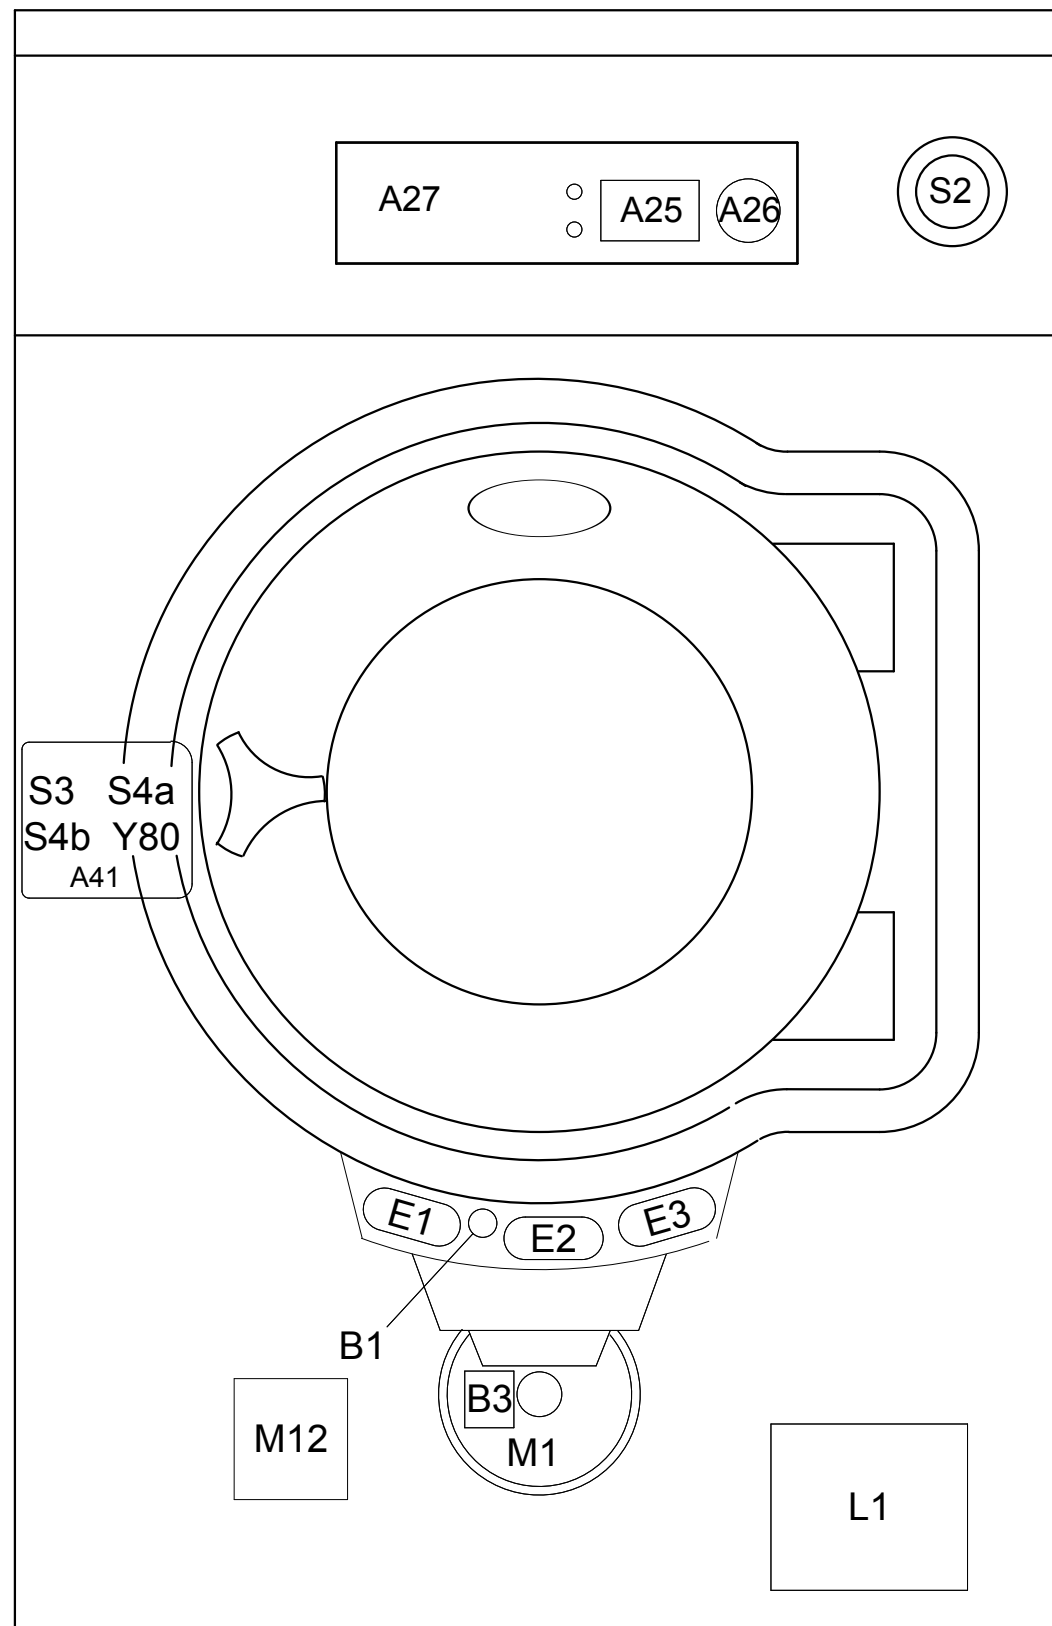

A10

CPU
(Central Processing Unit)

DLCU
(Door Lock Control Unit)

Door out	1	2
Lock	-	+
Unlock	+	-

432340261

A10

CPU

(Central Processing Unit)

432 34 02 90-00

Power bus (P-bus)		Data bus (D-bus)	
N interlock	1	Data	1
L interlock	2	CLK	2
N	3	GND	3
L	4	+9VDC	4

Type of I/O card	1
Address	1
Function I/O:s	D

I/O board
type 1
A11

432340355

432340952

22E

1	2	3	4	5	6	7	8	9	10	11	12	13	14	15	16	17	18	19
---	---	---	---	---	---	---	---	---	----	----	----	----	----	----	----	----	----	----