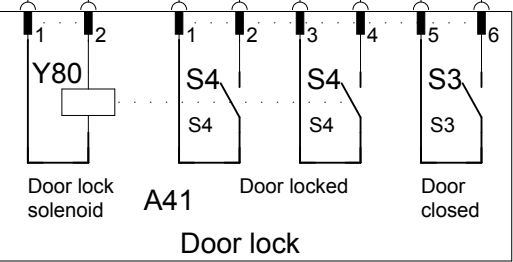

A10

CPU
(Central Processing Unit)

DLCU
(Door Lock Control Unit)

Door out	1	2
Lock	-	+
Unlock	+	-

432340261

A10

CPU

(Central Processing Unit)

432 34 02 90-00

Power bus (P-bus)		Data bus (D-bus)	
N interlock	1	Data	1
L interlock	2	CLK	2
N	3	GND	3
L	4	+9VDC	4

Type of I/O card	1
Address	1
Function I/O:s	D

I/O board
type 1
A11

432340355

432340952

22E